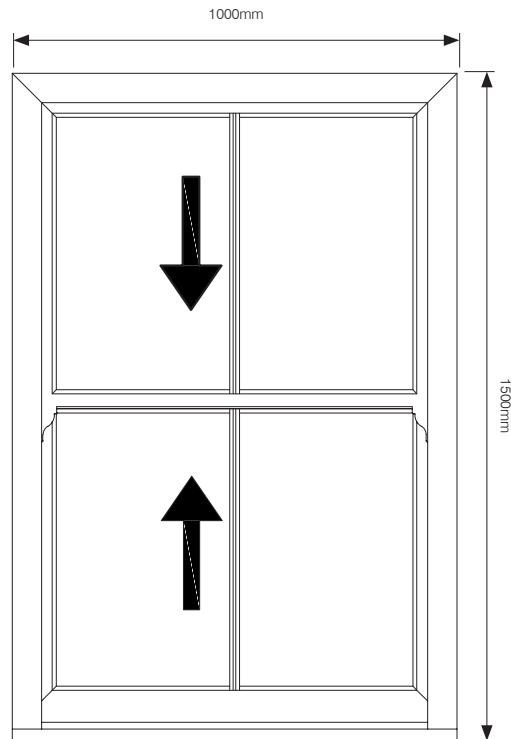

Colour hardware options