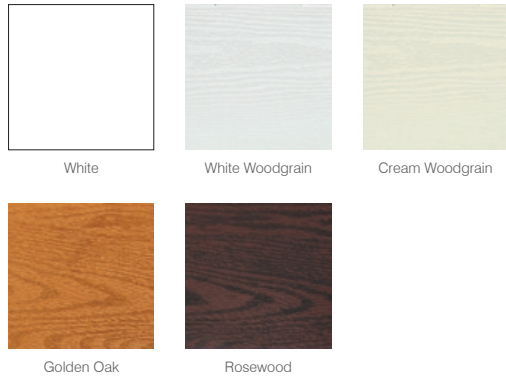

Meeting rail and RTH

Acorn furniture

Polished weld (Optional)

Deep bottom rail

Shrublands

*Impeccably authentic,
and accepted in
conservation areas
right across the UK*

TheHeritageRose

Colour options

We can also supply the Heritage Rose window in any RAL colour. Please ask for details.

Colour hardware options

- A-rated energy efficiency
- Tilting sashes for easy cleaning
- Secured by Design-enhanced window security (optional)
- Authentic astragal bar designs and layouts
- Extensive array of colours & woodgrain finishes
- Wide choice of window furniture and glazing options
- Limit stops that restrict how far sashes open, enhancing safety (optional)
- Market-leading authenticity, with deep bottom rails, putty lines and decorative sash horns