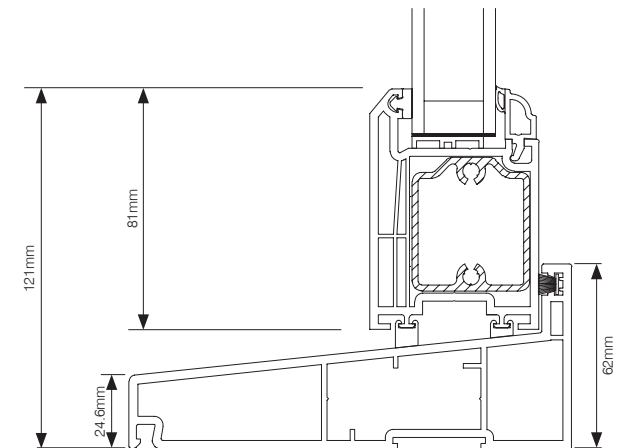

Colour hardware options