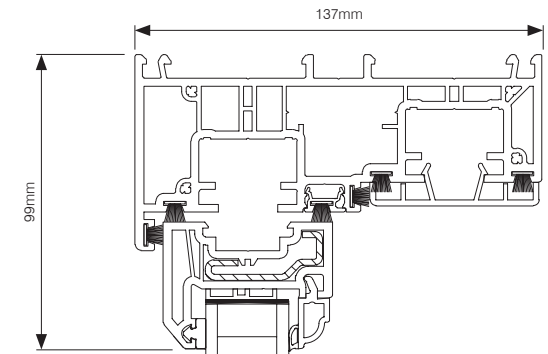

Colour hardware options