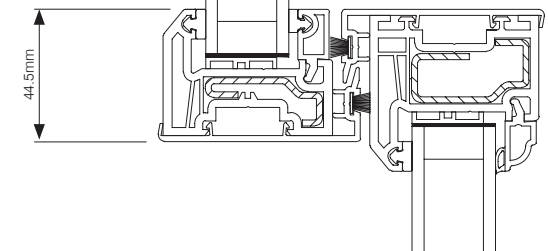

Colour hardware options