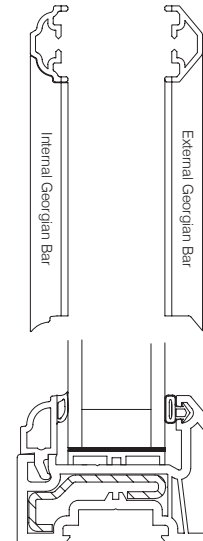

Colour hardware options