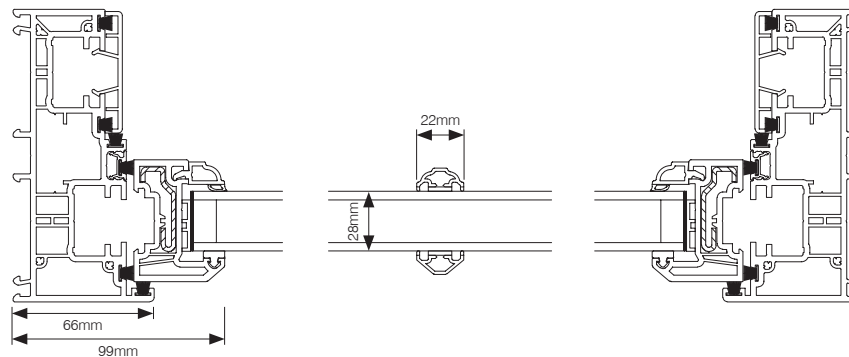

Colour hardware options